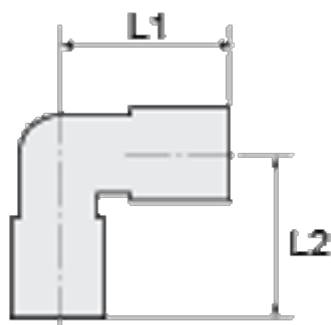

Article number: 586430148ES

Description: Stainless steel, angle 43.014-08 ES, Ø8 - G 1/4"
cylindrical thread

Measures

af = -
L1 = 22
L2 = 20
NV = 16